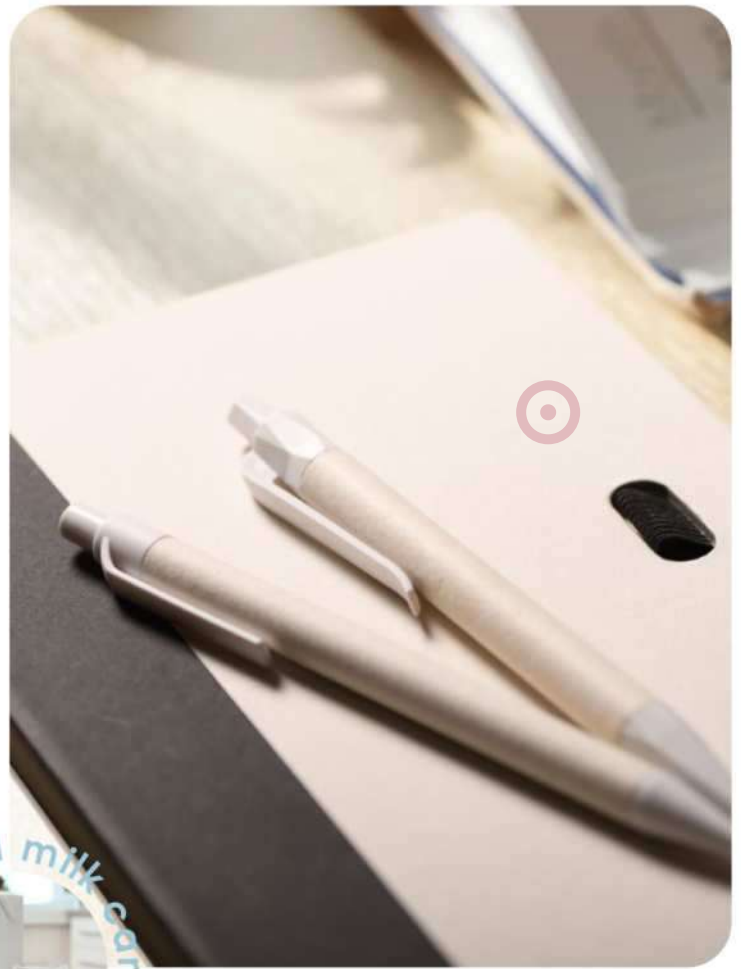

penne

Write

B11271

€ 0,38

70x6

ST

PENNA A SFERA IN CARTONE DEL LATTE realizzata con cartoni riciclati del latte. Dopo aver separato i materiali dei cartoni del latte, la carta viene utilizzata per creare il fusto della penna. Clip, pulsante e puntale in plastica biodegradabile e compostabile PLA. Chiusura a scatto, refill nero.

1000/100 14 cm.

M cartone riciclato del latte/PLA

GR 6 gr.

B11272

€ 0,38

70x7

ST

PENNA A SFERA IN CARTONE DEL LATTE realizzata con cartoni riciclati del latte. Dopo aver separato i materiali dei cartoni del latte, la carta viene utilizzata per creare il fusto della penna. Clip, pulsante e puntale in plastica biodegradabile e compostabile PLA. Chiusura a scatto, refill nero.

1000/100 14 cm.

M cartone riciclato del latte/PLA

GR 8 gr.